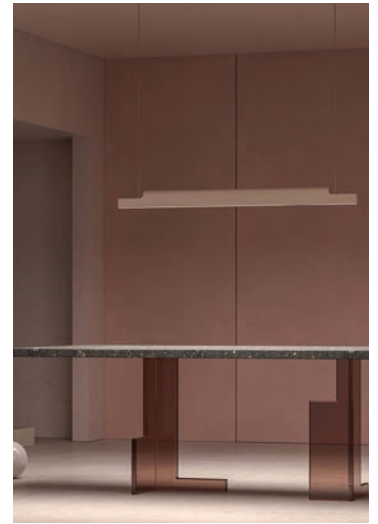

Formagenda

FACTSHEET PROFILE Suspension 120

DESIGN	Christophe de la Fontaine
MATERIAL	Aluminium
FINISHES	Powdercoated Black Matte or White Matte, Alcantara in Various Colours, Vegan Leather in Various Colours, Woolen Fabric in Various Colours
LIGHT SOURCE	LED 25,2 W, 2900 lm, CRI > 90, Warm White 2700 K Dimmable (Various Oaptions) Exchangeable LED Modules 2200 K, 3000 K, 4000 K, 5000 K on Request
ENERGY EFFICIENCY	B
OPTIONS	Dim to Warm 2200/2700 K DALI Custom Finishes or Covers on Request Overlength on Request
AWARDS	Focus Open Award 2020 German Design Award 2022

- 1** 55 mm
- 2** Max. 2000 mm
Height Adjustable
- 3** 80 mm
- 4** 1030 mm
- 5** 1200 mm
- 6** 32 mm

FINISH	COLOR	CANOPY	CABLE	CODE
Matte Powdercoating	White	White	Transparent	400-01
Matte Powdercoating	Black	Black	Transparent	400-02
Vegan Leather	Pearl	White	Transparent	401-01
Vegan Leather	Fango	White or Black	Transparent	401-02
Vegan Leather	Schoko	White or Black	Transparent	401-03
Vegan Leather	Forest	White or Black	Transparent	401-04
Vegan Leather	Custom	White or Black	Transparent	401-XX
Woolen Fabric	Snow	White	Transparent	402-01
Woolen Fabric	Stone	White or Black	Transparent	402-02
Woolen Fabric	Schiefer	Black	Transparent	402-03
Woolen Fabric	Messing	White	Transparent	402-04
Woolen Fabric	Moon	White	Transparent	402-05
Woolen Fabric	Custom	White or Black	Transparent	402-XX
Alcantara	Ice	White	Transparent	403-01
Alcantara	Almond	White	Transparent	403-02
Alcantara	Steel	White	Transparent	403-03
Alcantara	Anthracite	Black	Transparent	403-04
Alcantara	Fleece	White	Transparent	403-05
Alcantara	Andy	White or Black	Transparent	403-06
Alcantara	Custom	White or Black	Transparent	403-XX