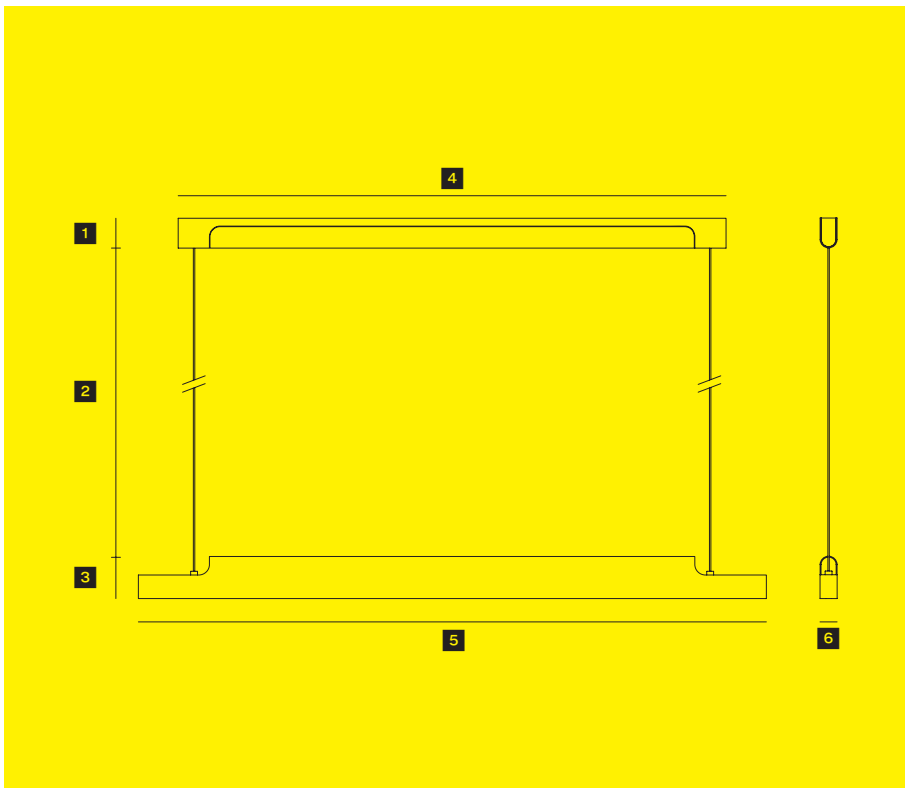

Formagenda

FACTSHEET PROFILE Suspension 120

DESIGN	Christophe de la Fontaine
MATERIAL	Aluminium
FINISHES	Powdercoated Black Matte or White Matte, Alcantara in Various Colours, Vegan Leather in Various Colours, Woolen Fabric in Various Colours
LIGHT SOURCE	LED 25,2 W, 2900 lm, CRI > 90, Warm White 2700 K Dimmable (Various Oaptions) Exchangeable LED Modules 2200 K, 3000 K, 4000 K, 5000 K on Request
ENERGY EFFICIENCY	B
OPTIONS	Dim to Warm 2200/2700 K DALI Custom Finishes or Covers on Request Overlength on Request
AWARDS	Focus Open Award 2020 German Design Award 2022

- 1** 55 mm
- 2** Max. 2000 mm
Height Adjustable
- 3** 80 mm
- 4** 1030 mm
- 5** 1200 mm
- 6** 32 mm

FINISH	COLOR	CANOPY	CABLE	CODE
Matte Powdercoating	White	White	Transparent	400-01
Matte Powdercoating	Black	Black	Transparent	400-02
Vegan Leather	Pearl	White	Transparent	401-01
Vegan Leather	Fango	White or Black	Transparent	401-02
Vegan Leather	Schoko	White or Black	Transparent	401-03
Vegan Leather	Forest	White or Black	Transparent	401-04
Vegan Leather	Custom	White or Black	Transparent	401-XX
Woolen Fabric	Snow	White	Transparent	402-01
Woolen Fabric	Stone	White or Black	Transparent	402-02
Woolen Fabric	Schiefer	Black	Transparent	402-03
Woolen Fabric	Messing	White	Transparent	402-04
Woolen Fabric	Moon	White	Transparent	402-05
Woolen Fabric	Custom	White or Black	Transparent	402-XX
Alcantara	Ice	White	Transparent	403-01
Alcantara	Almond	White	Transparent	403-02
Alcantara	Steel	White	Transparent	403-03
Alcantara	Anthracite	Black	Transparent	403-04
Alcantara	Fleece	White	Transparent	403-05
Alcantara	Andy	White or Black	Transparent	403-06
Alcantara	Custom	White or Black	Transparent	403-XX

PACKAGING SIZE	VOLUME	WEIGHT
125 × 19 × 10 cm	0,024 m ³	Net Weight 3 kg Gross Weight 4 kg

STANDARD FINISHES

ALCANTARA

1042
ICE

2161
ALMOND

5810
STEEL

64222
ANTHRACITE

P000
FLEECE